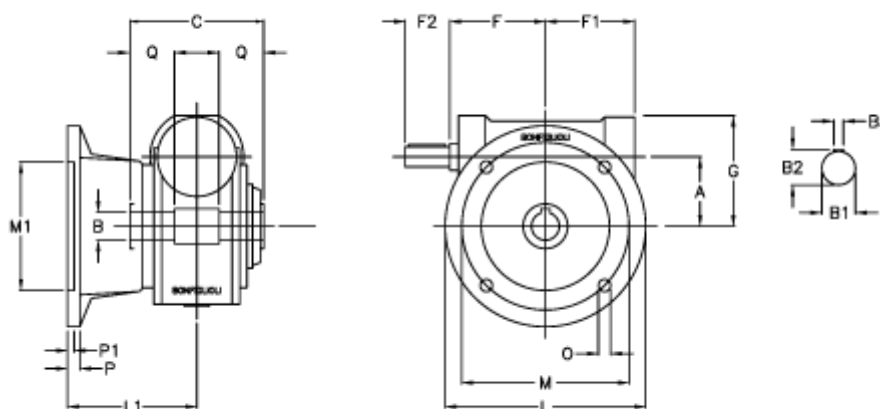

Article number: 3901185010400

Description: Worm gear with solid input shaft
VF 185F-10-HS

Measures

a	= 185.4	F1 = 205	P = 22
B	= 60	F2 = 70	P1 = 20
B1	= 40	g = 267	Q = 65.0
B2	= 43.0	L = 400	
B3	= 12	L1 = 255.0	
C	= 190	m = 350	
Description	= VF 185F-xx-HS	M1 = 280	
F	= 214.5	O = 22.0	